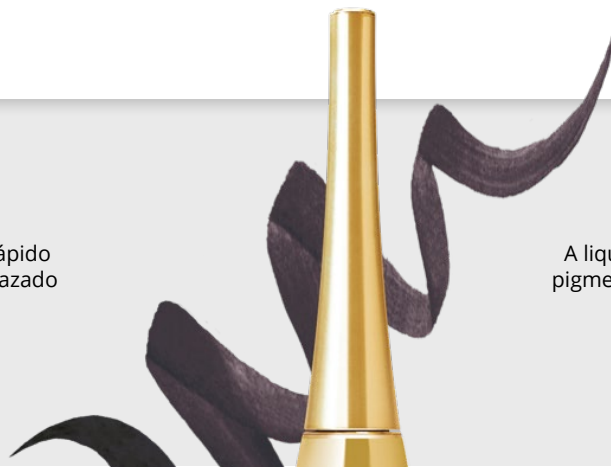

FIX LINER FIJO 24 HORAS

CÓDIGO: K1317

Delineador líquido de ojos de secado rápido resistente al agua de punta flexible y trazado limpio y preciso.

7 ml.

FIX LINER 24 H

CODE: K1317

A liquid suspension highly concentrated in pigment that dries quickly leaving a perfect, homogenous, thoroughly permanent, waterproof line.

7 ml.

		BLACK CODE: K1317001	
		BLACK PURPLE CODE: K1317004	
		DARK BROWN CODE: K1317006	
		LIGHT BROWN CODE: K1317005	
		BLUE CODE: K1212055	
		SILVER CODE: K1317003	